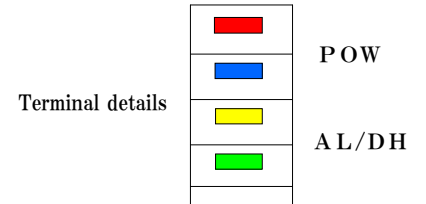

Relay terminal box for 12 circuits manual

CC II - TBOX

For CCII-LA-S/C

※ 1 The connection terminal is a screw-less terminal Compatible $\varnothing 0.4\text{mm} \sim \varnothing 0.65\text{mm}$ cable.

※ 2 The connection terminal is a quick terminal Compatible $\varnothing 0.4\text{mm} \sim \varnothing 0.65\text{mm}$ cable.