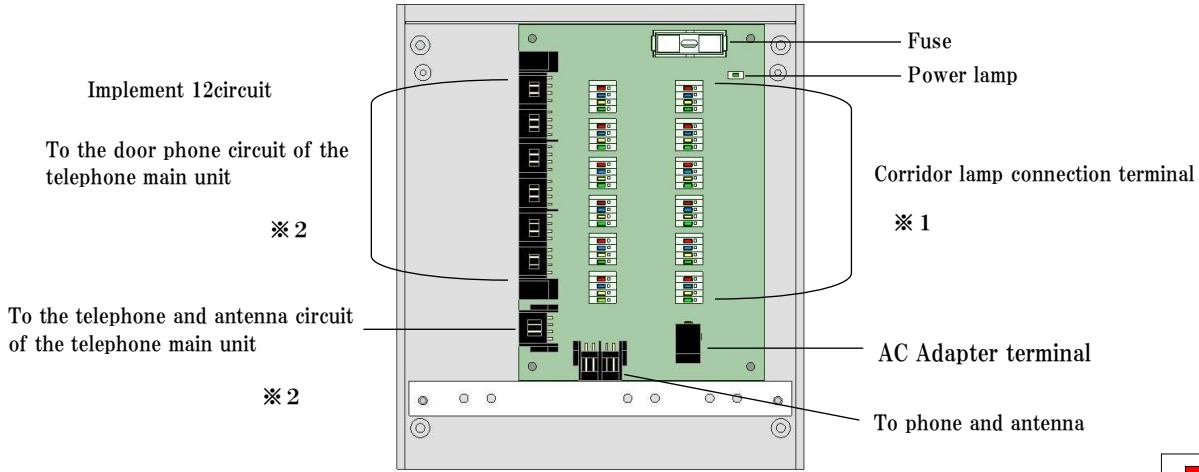

Relay terminal box for 12 circuits manual

CC II - TBOX

For CCII-LA-S/C

※ 1 The connection terminal is a screw-less terminal Compatible $\varnothing 0.4\text{mm} \sim \varnothing 0.65\text{mm}$ cable.

※ 2 The connection terminal is a quick terminal Compatible $\varnothing 0.4\text{mm} \sim \varnothing 0.65\text{mm}$ cable.